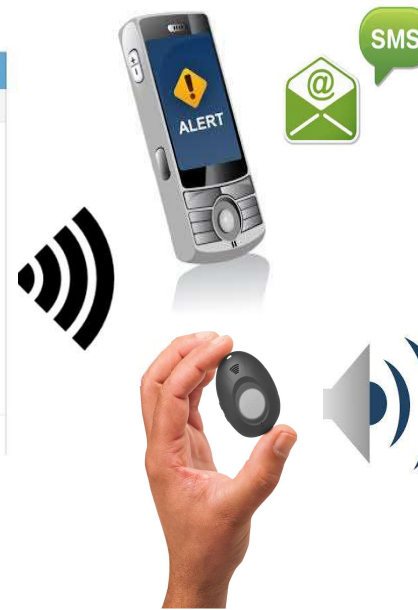

ALERT MY CAMPUS

How it works

1. Sign into web or mobile app
2. Choose your Group (distribution group)
3. Choose your Tag (category)
4. Type your message and click send

Alert received via SMS,
email and voice call

The Connector receives
voice alert via auto
answered call

The visitor management
module can provide real-
time location tracking of
Connector devices

THE
CONNECTOR
Your Mobile Safety Companion

© 2020 Secure My Campus, LLC