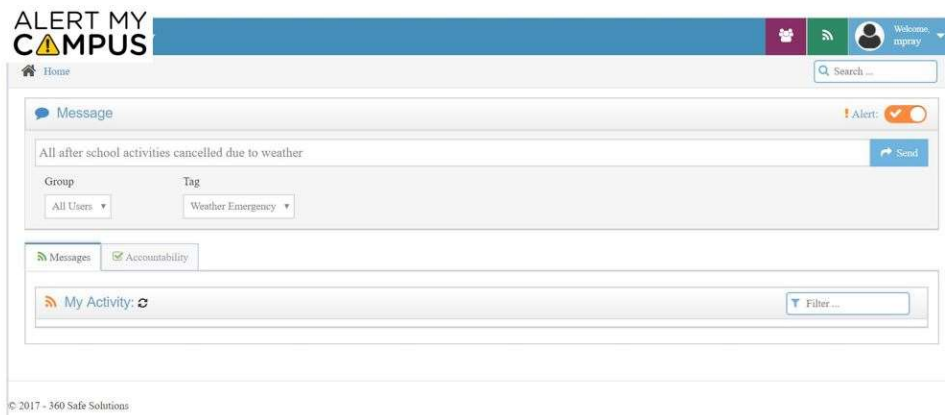

ALERT MY CAMPUS

How it works

1. Sign into web or mobile app
2. Choose your Group (distribution group)
3. Choose your Tag (category)
4. Type your message and click send

Alert received via SMS,
email and voice call

The Connector receives
voice alert via auto
answered call

The visitor management
module can provide real-
time location tracking of
Connector devices

THE
CONNECTOR
Your Mobile Safety Companion

© 2020 Secure My Campus, LLC